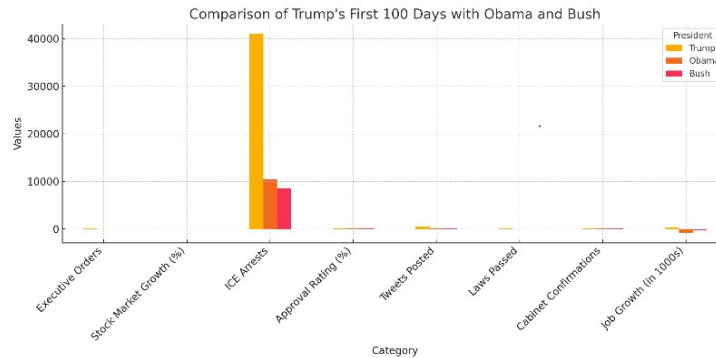

Trump's first 100 Days: A Presidency redefined in eight charts

Published on April 30, 2025

Document Date: Sun, Jun 21 2026 09:25:43 am

Category: ,English,International - ,Snippets

Show on website : [Click Here](#)

rki.news

Washington, D.C.— Former U.S. President Donald Trump's first 100 days in office remain one of the most scrutinized periods in modern American politics. An analysis through eight revealing charts captures the dramatic shifts, bold promises, and controversial decisions that marked the early phase of his presidency.

From sweeping executive orders to unconventional policy shifts, Trump's opening days in the White House broke with many presidential norms. The charts highlight key developments in areas

such as immigration, economic growth, stock market response, public opinion, executive action, and legislative efforts.

One chart shows a historic surge in executive orders—far surpassing his predecessors—while another illustrates the sharp political polarization reflected in public approval ratings. Trump’s approval stood at a historically low level for a new president, yet he maintained strong support among his base.